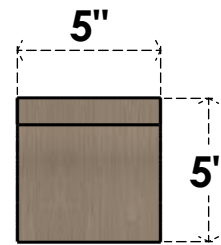

## ITEM NUMBER: CORU05X05X05STORCPR

5"W X 5"D X 5"H SERIES 1 WIDE STOCKPORT ROUGH CEDAR TIMBERTHANE  
FAUX WOOD CORBEL, PRIMED

### SIDE PROFILE