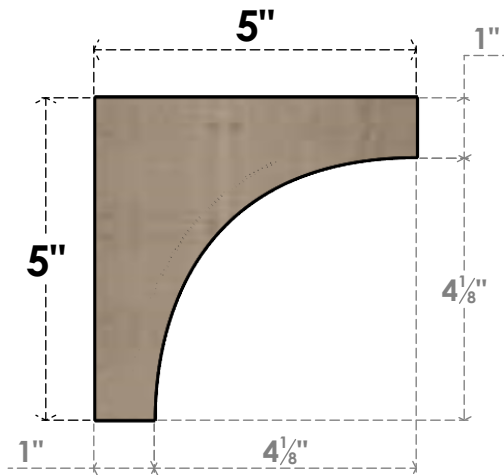

## ITEM NUMBER: CORU05X05X05STORCPR

5"W X 5"D X 5"H SERIES 1 WIDE STOCKPORT ROUGH CEDAR TIMBERTHANE  
FAUX WOOD CORBEL, PRIMED

### SIDE PROFILE