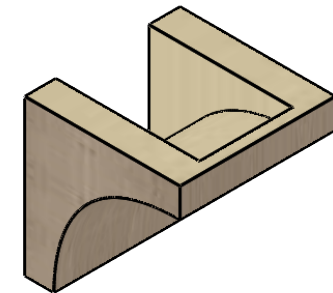

## ITEM NUMBER: CORU05X05X05STORCPR

5"W X 5"D X 5"H SERIES 1 WIDE STOCKPORT ROUGH CEDAR TIMBERTHANE  
FAUX WOOD CORBEL, PRIMED

### SIDE PROFILE